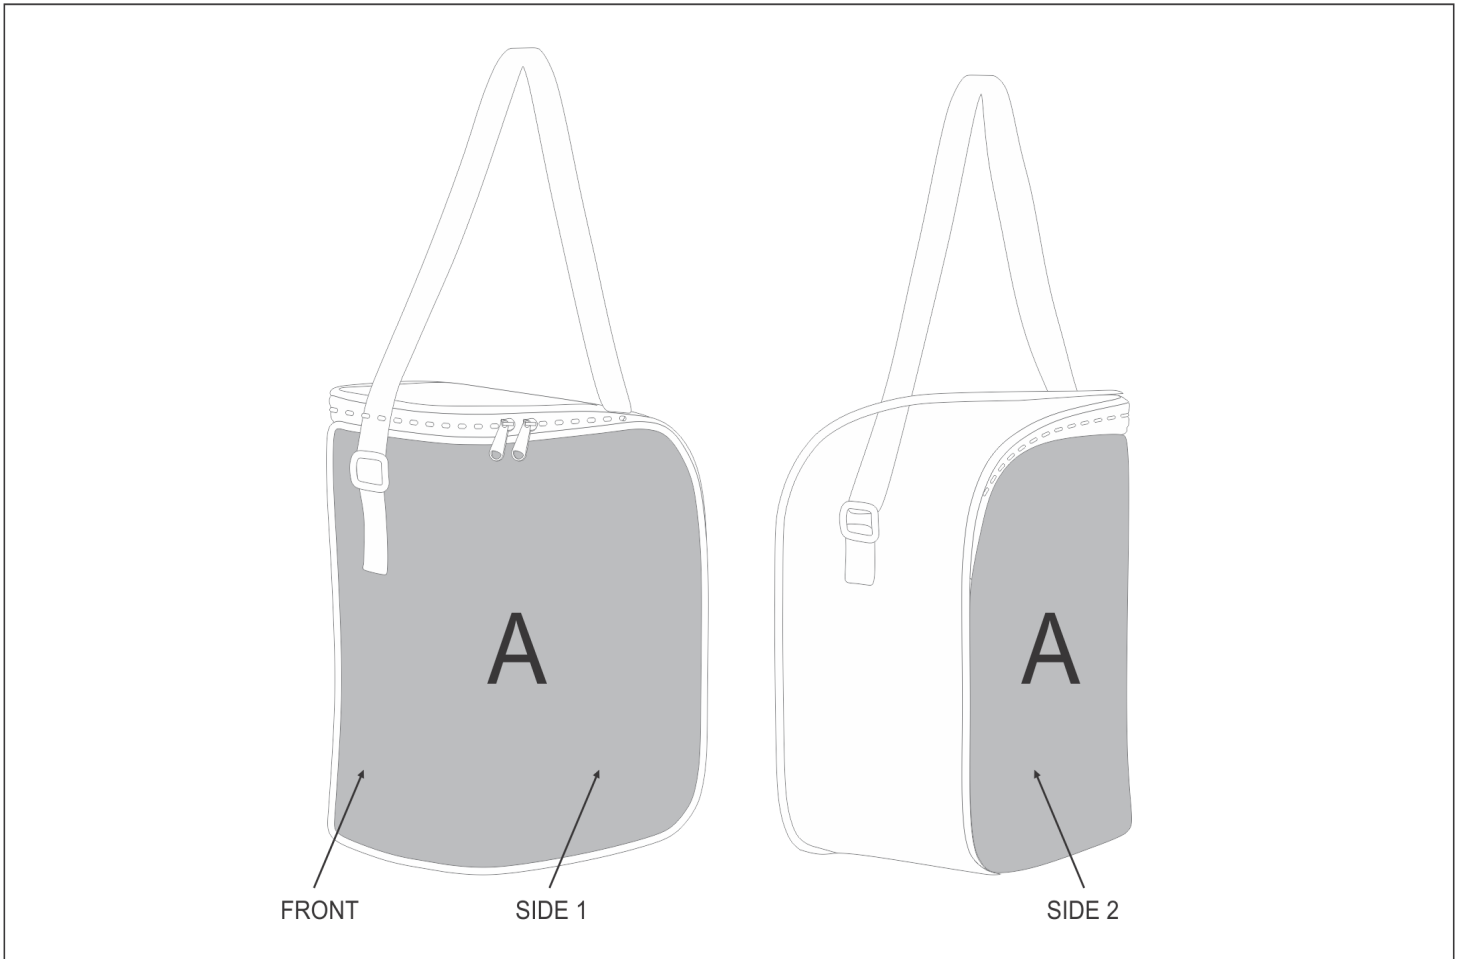

SG-HP-32-G

PPS Hoppla Tribal Cooler

Need to know:

Includes 1-Position Sublimation (setup fees apply)

- Please Note: We cannot guarantee 100% logo Alignment on all Brandable Panels.

Branding Options:

Position	Branding Method (Branding Code)	No. of Colours	Dimension
A	Custom Sublimation A (CPSUB-A)	Full Colour	589mm wide x 282mm high